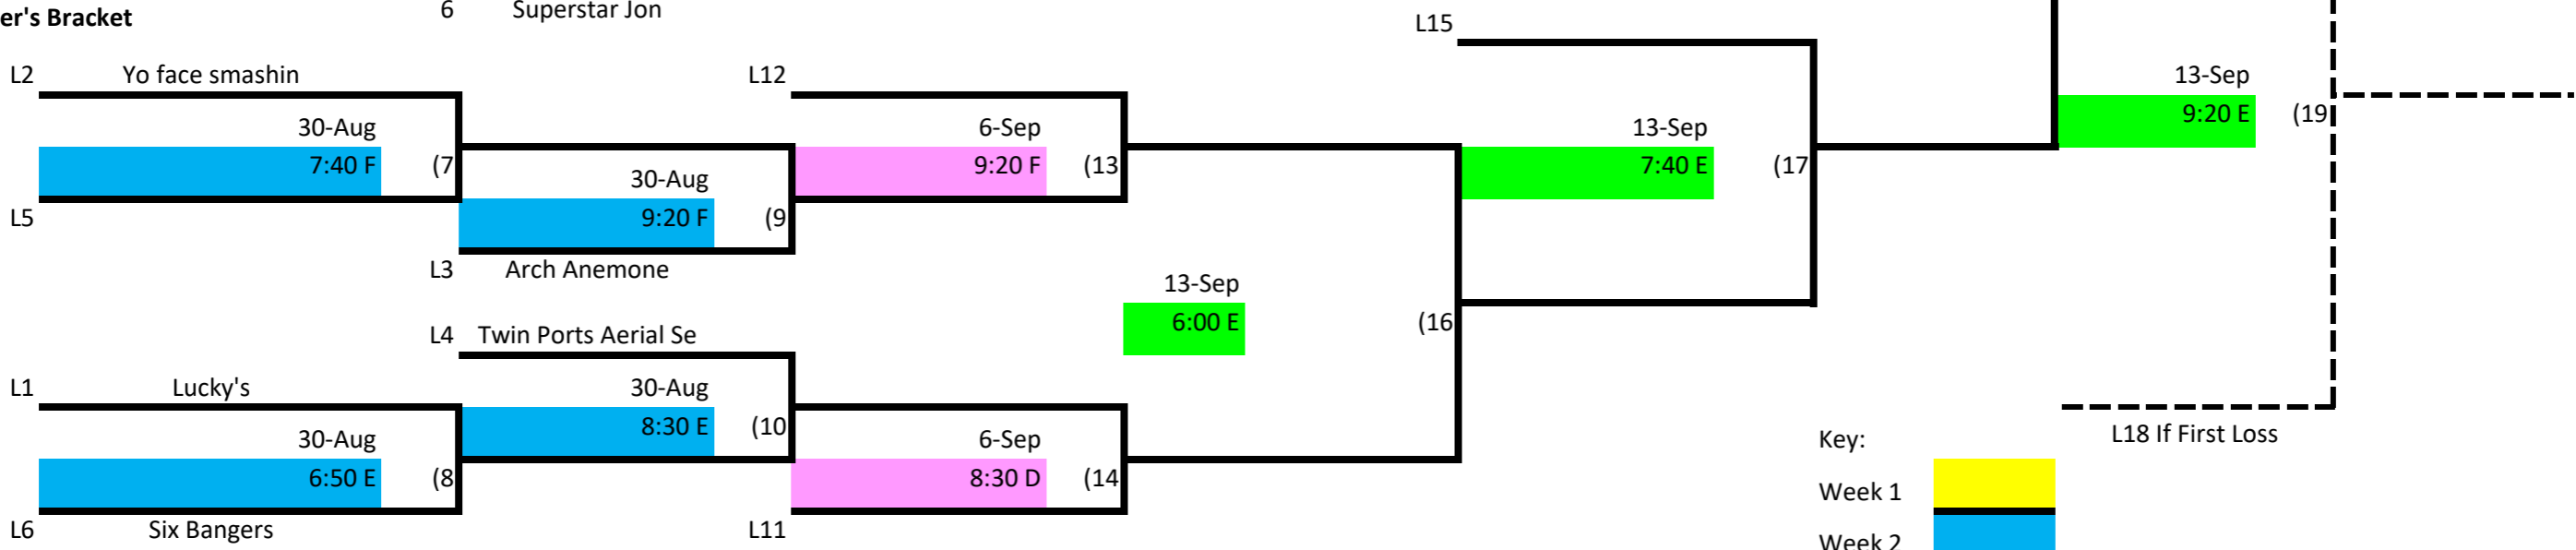

Skyline Volleyball Thursday Night- Intermediate Lower Div. 1

Winner's Bracket

Loser's Bracket

Key:

- Week 1
- Week 2
- Week 3
- Week 4

--- L18 If First Loss