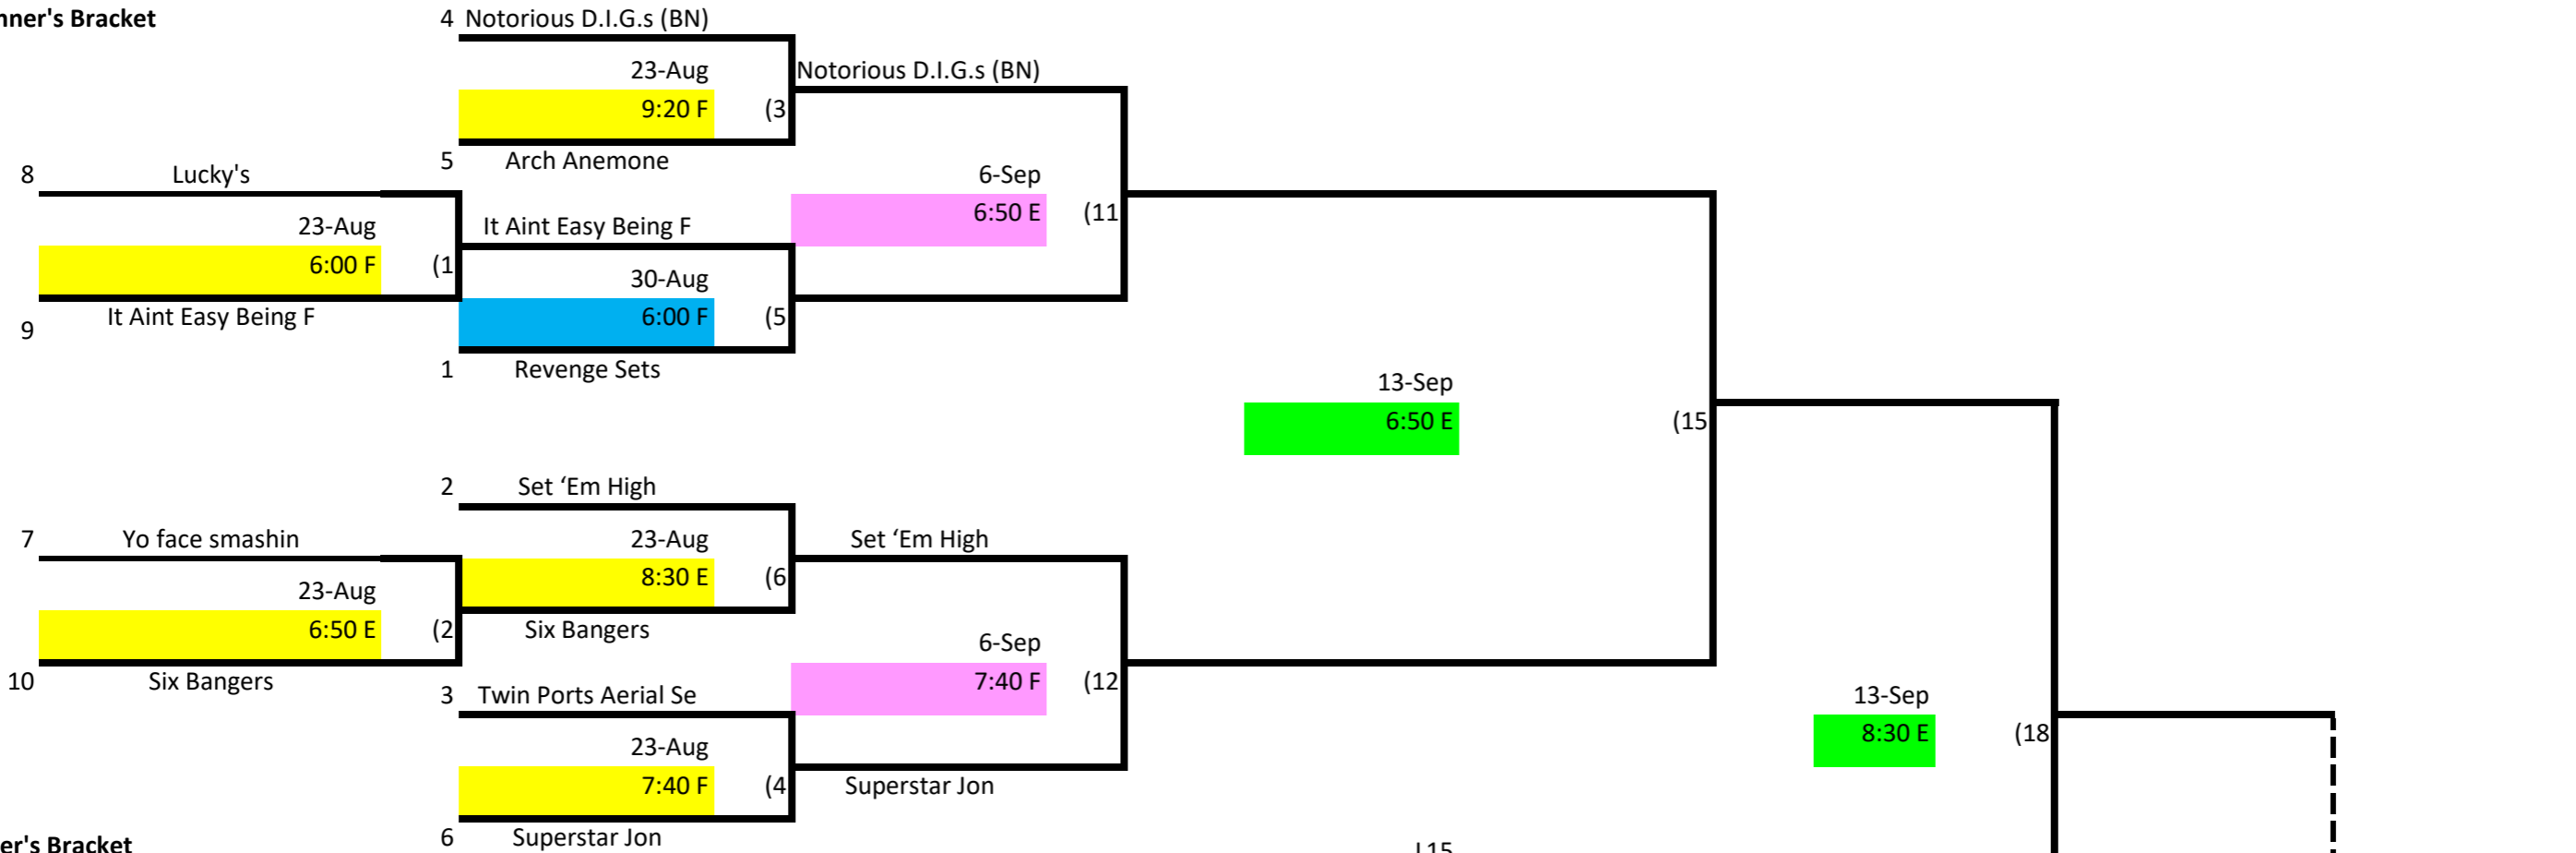

Skyline Volleyball Thursday Night- Intermediate Lower Div. 1

Winner's Bracket

Loser's Bracket

Key:

- Week 1
- Week 2
- Week 3
- Week 4

--- L18 If First Loss