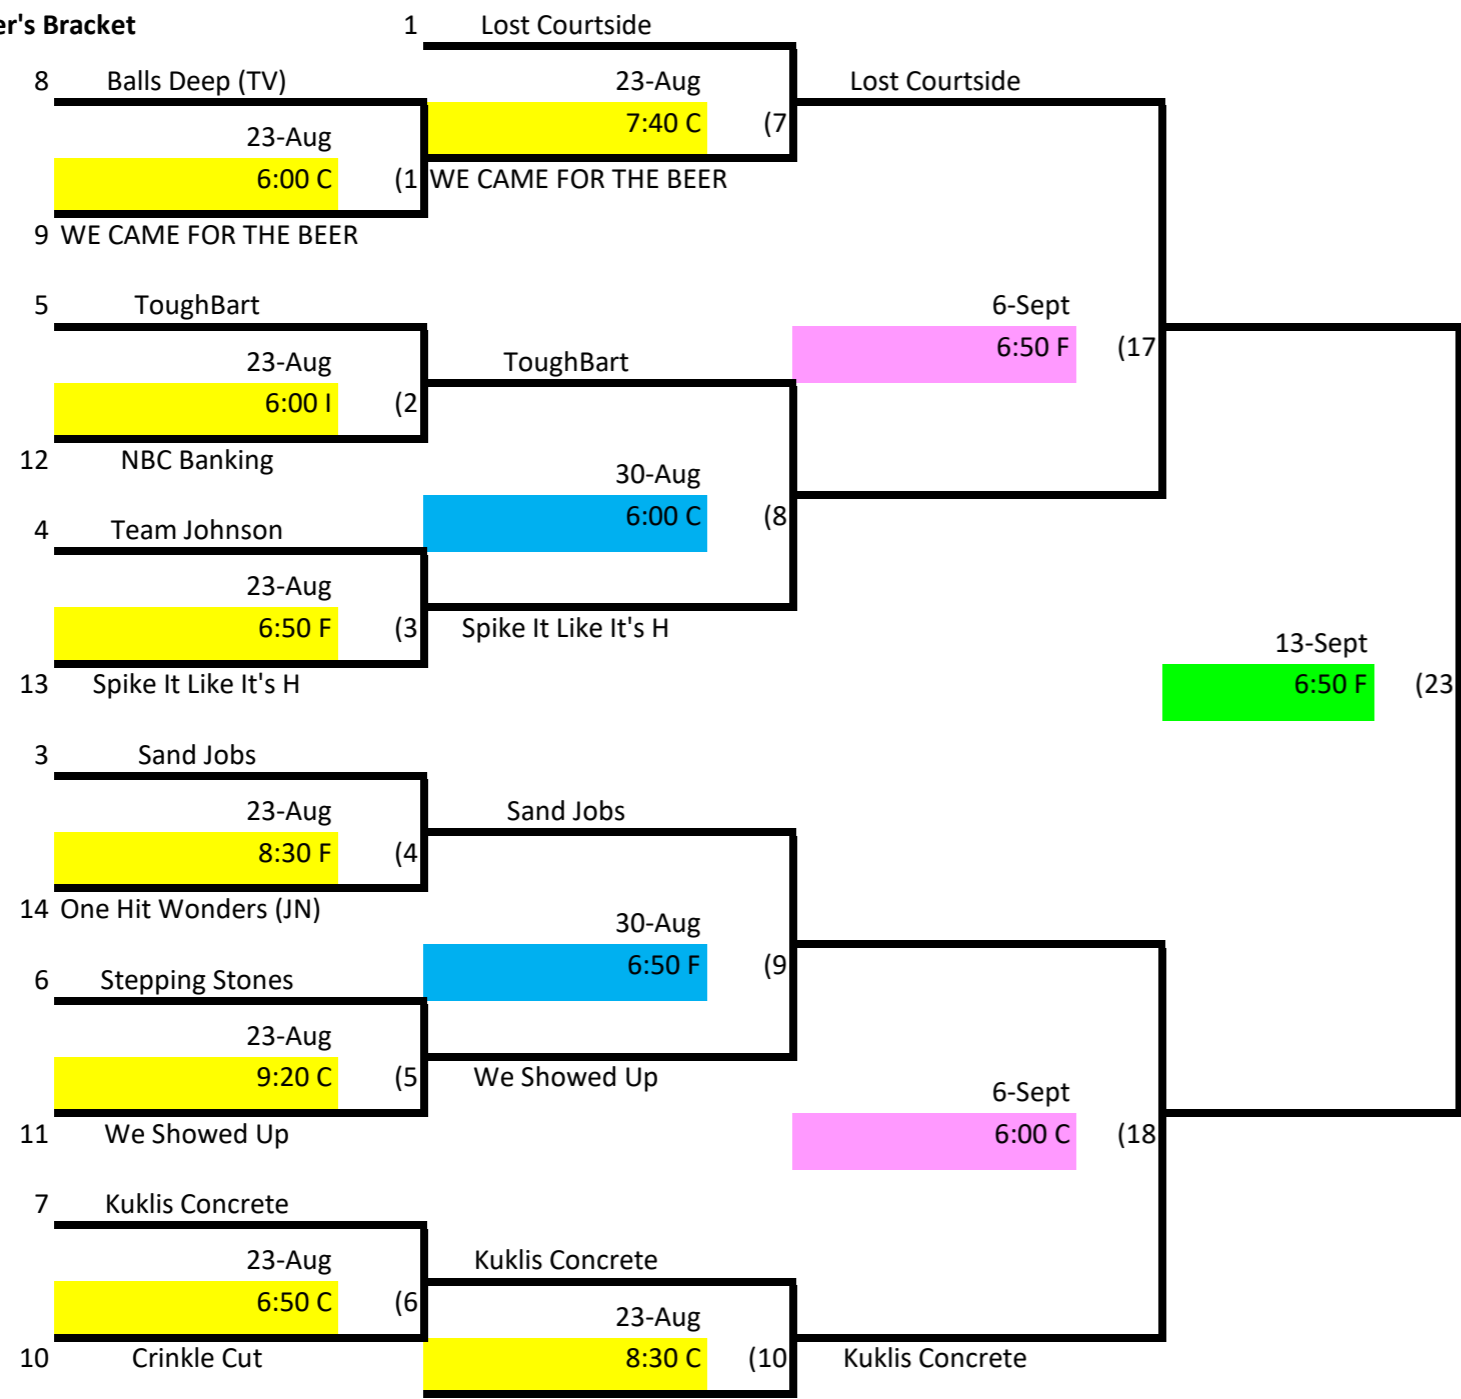

Skyline Volleyball Thursday Night- Intermediate Lower Div. 2

Winner's Bracket

Loser's Bracket

Key:

- Week 1
- Week 2
- Week 3
- Week 4

L26 If First Loss