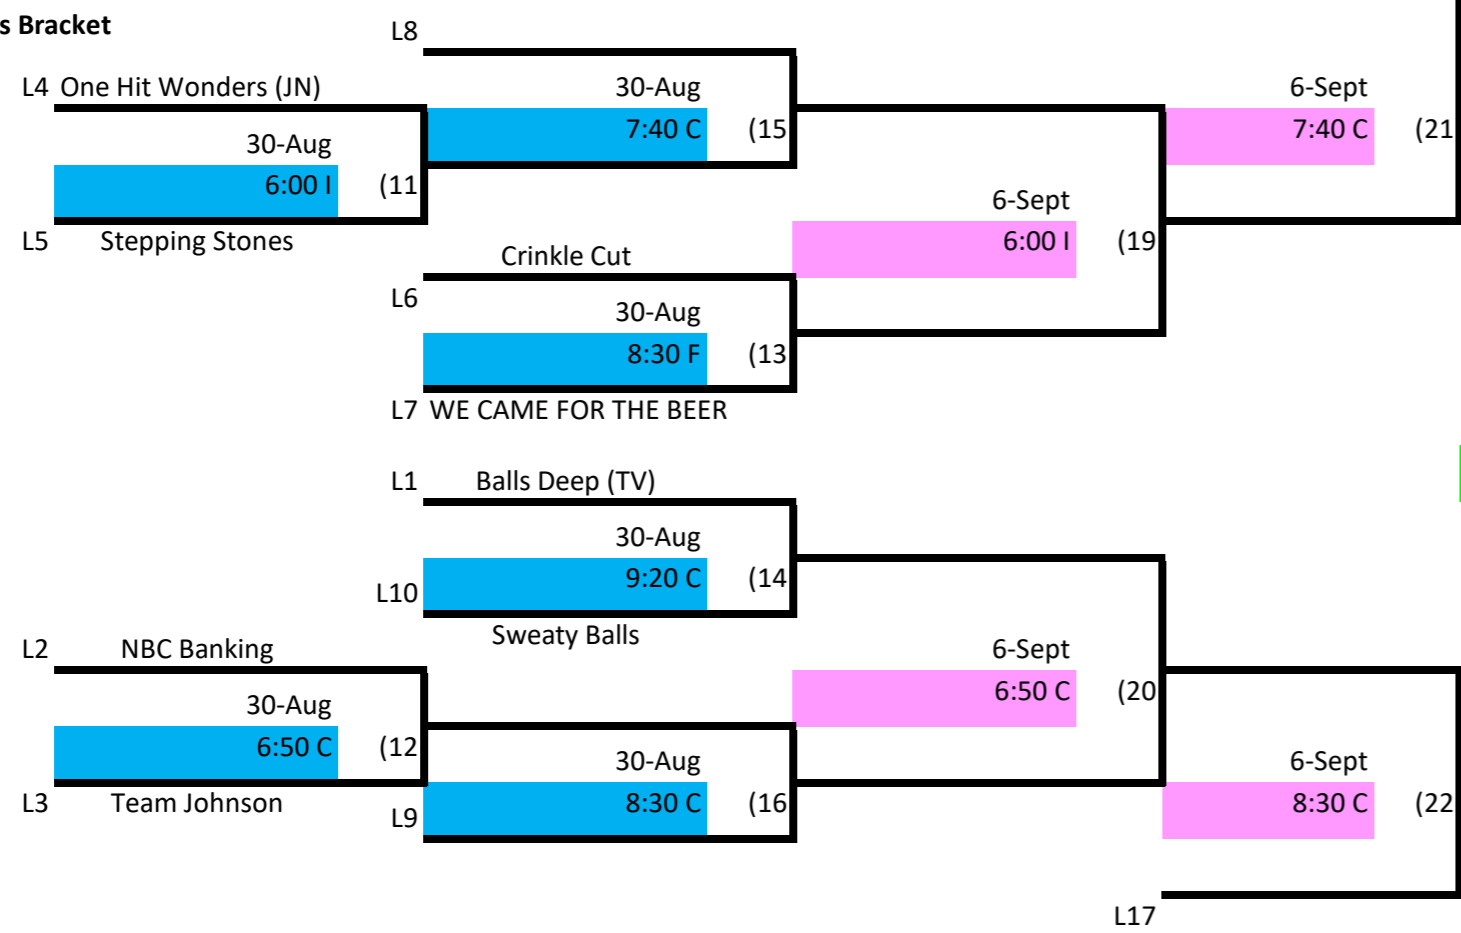

Skyline Volleyball Thursday Night- Intermediate Lower Div. 2

Winner's Bracket

Loser's Bracket

Key:

- Week 1
- Week 2
- Week 3
- Week 4

L26 If First Loss