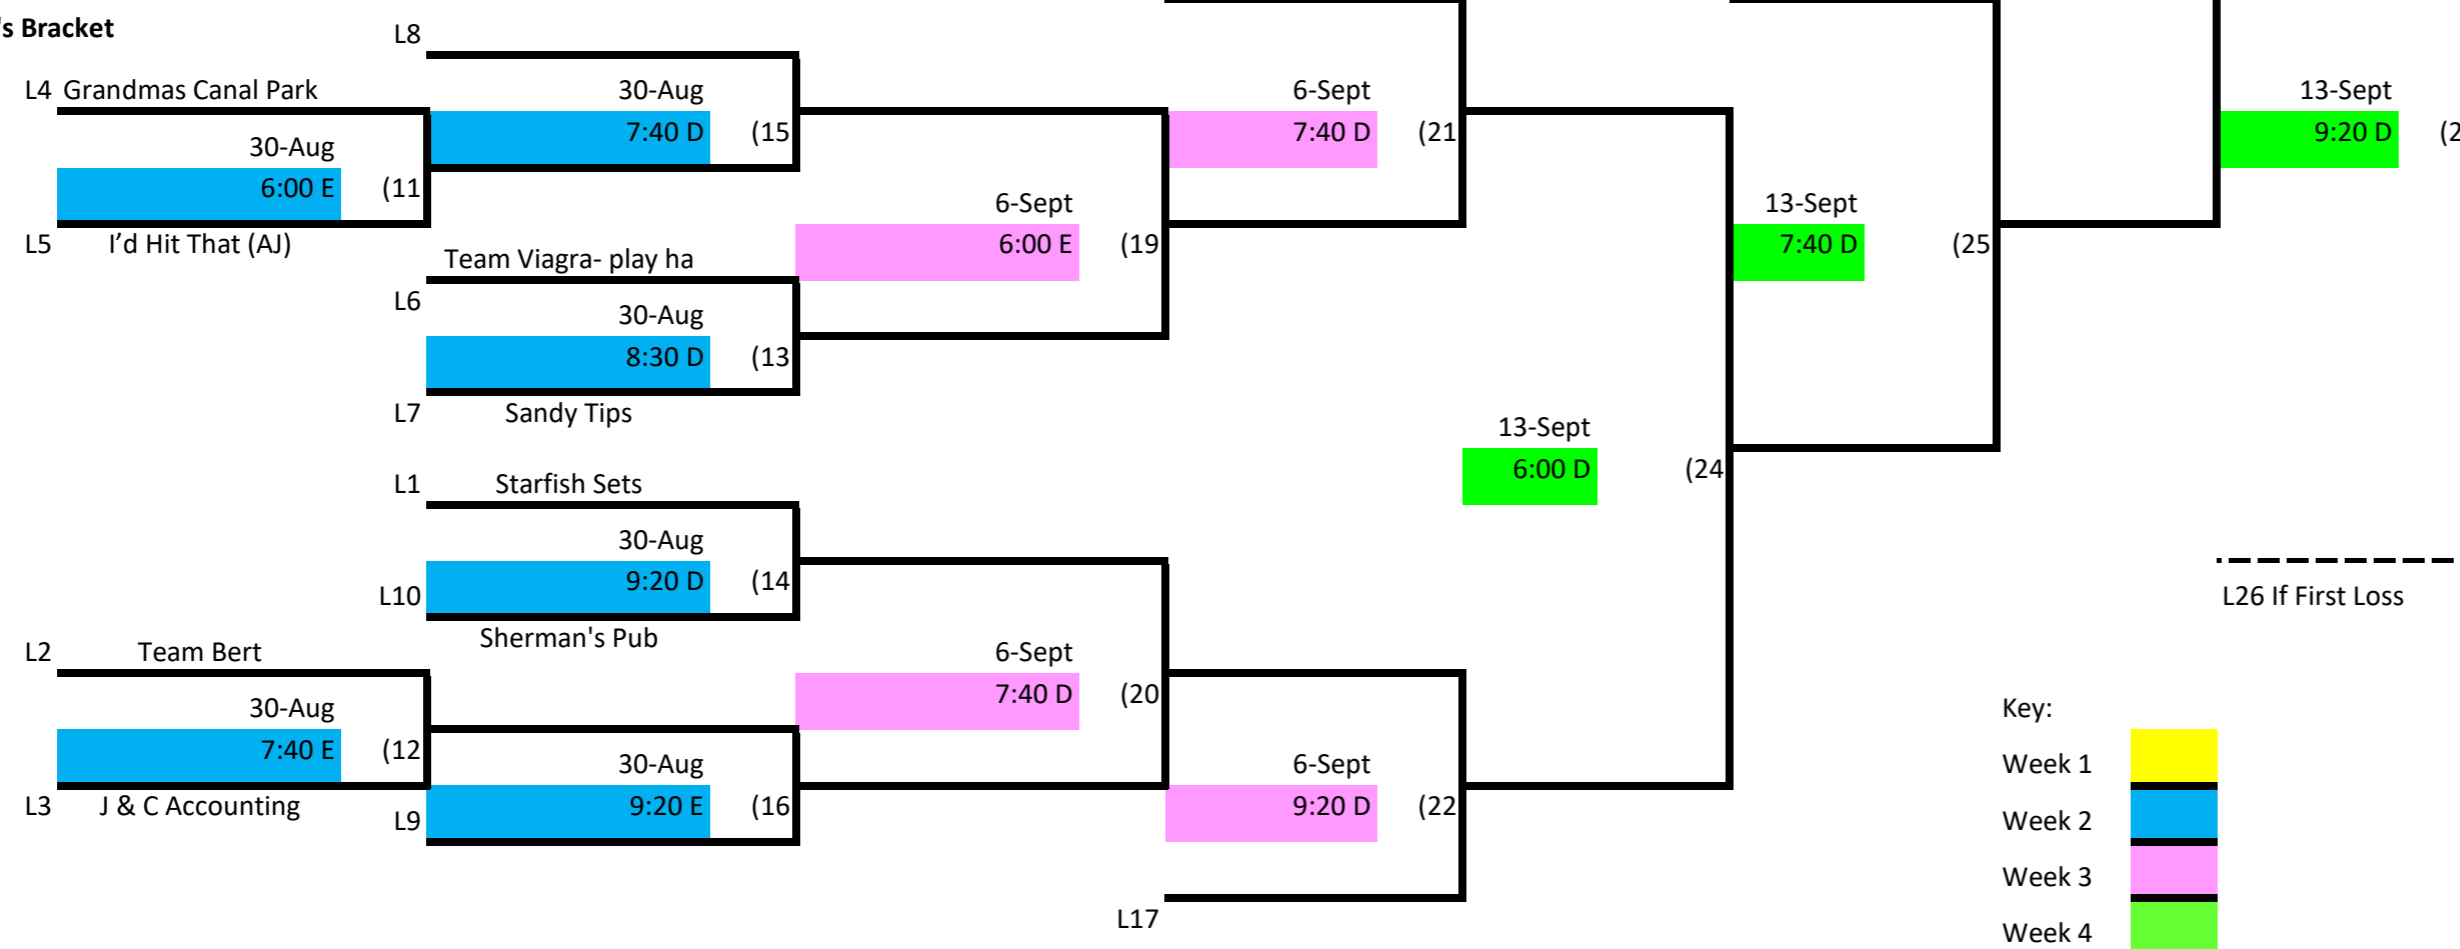

# Skyline Volleyball Thursday Night- Intermediate Upper

## Winner's Bracket

## Loser's Bracket

Key:

- Week 1
- Week 2
- Week 3
- Week 4

L26 If First Loss