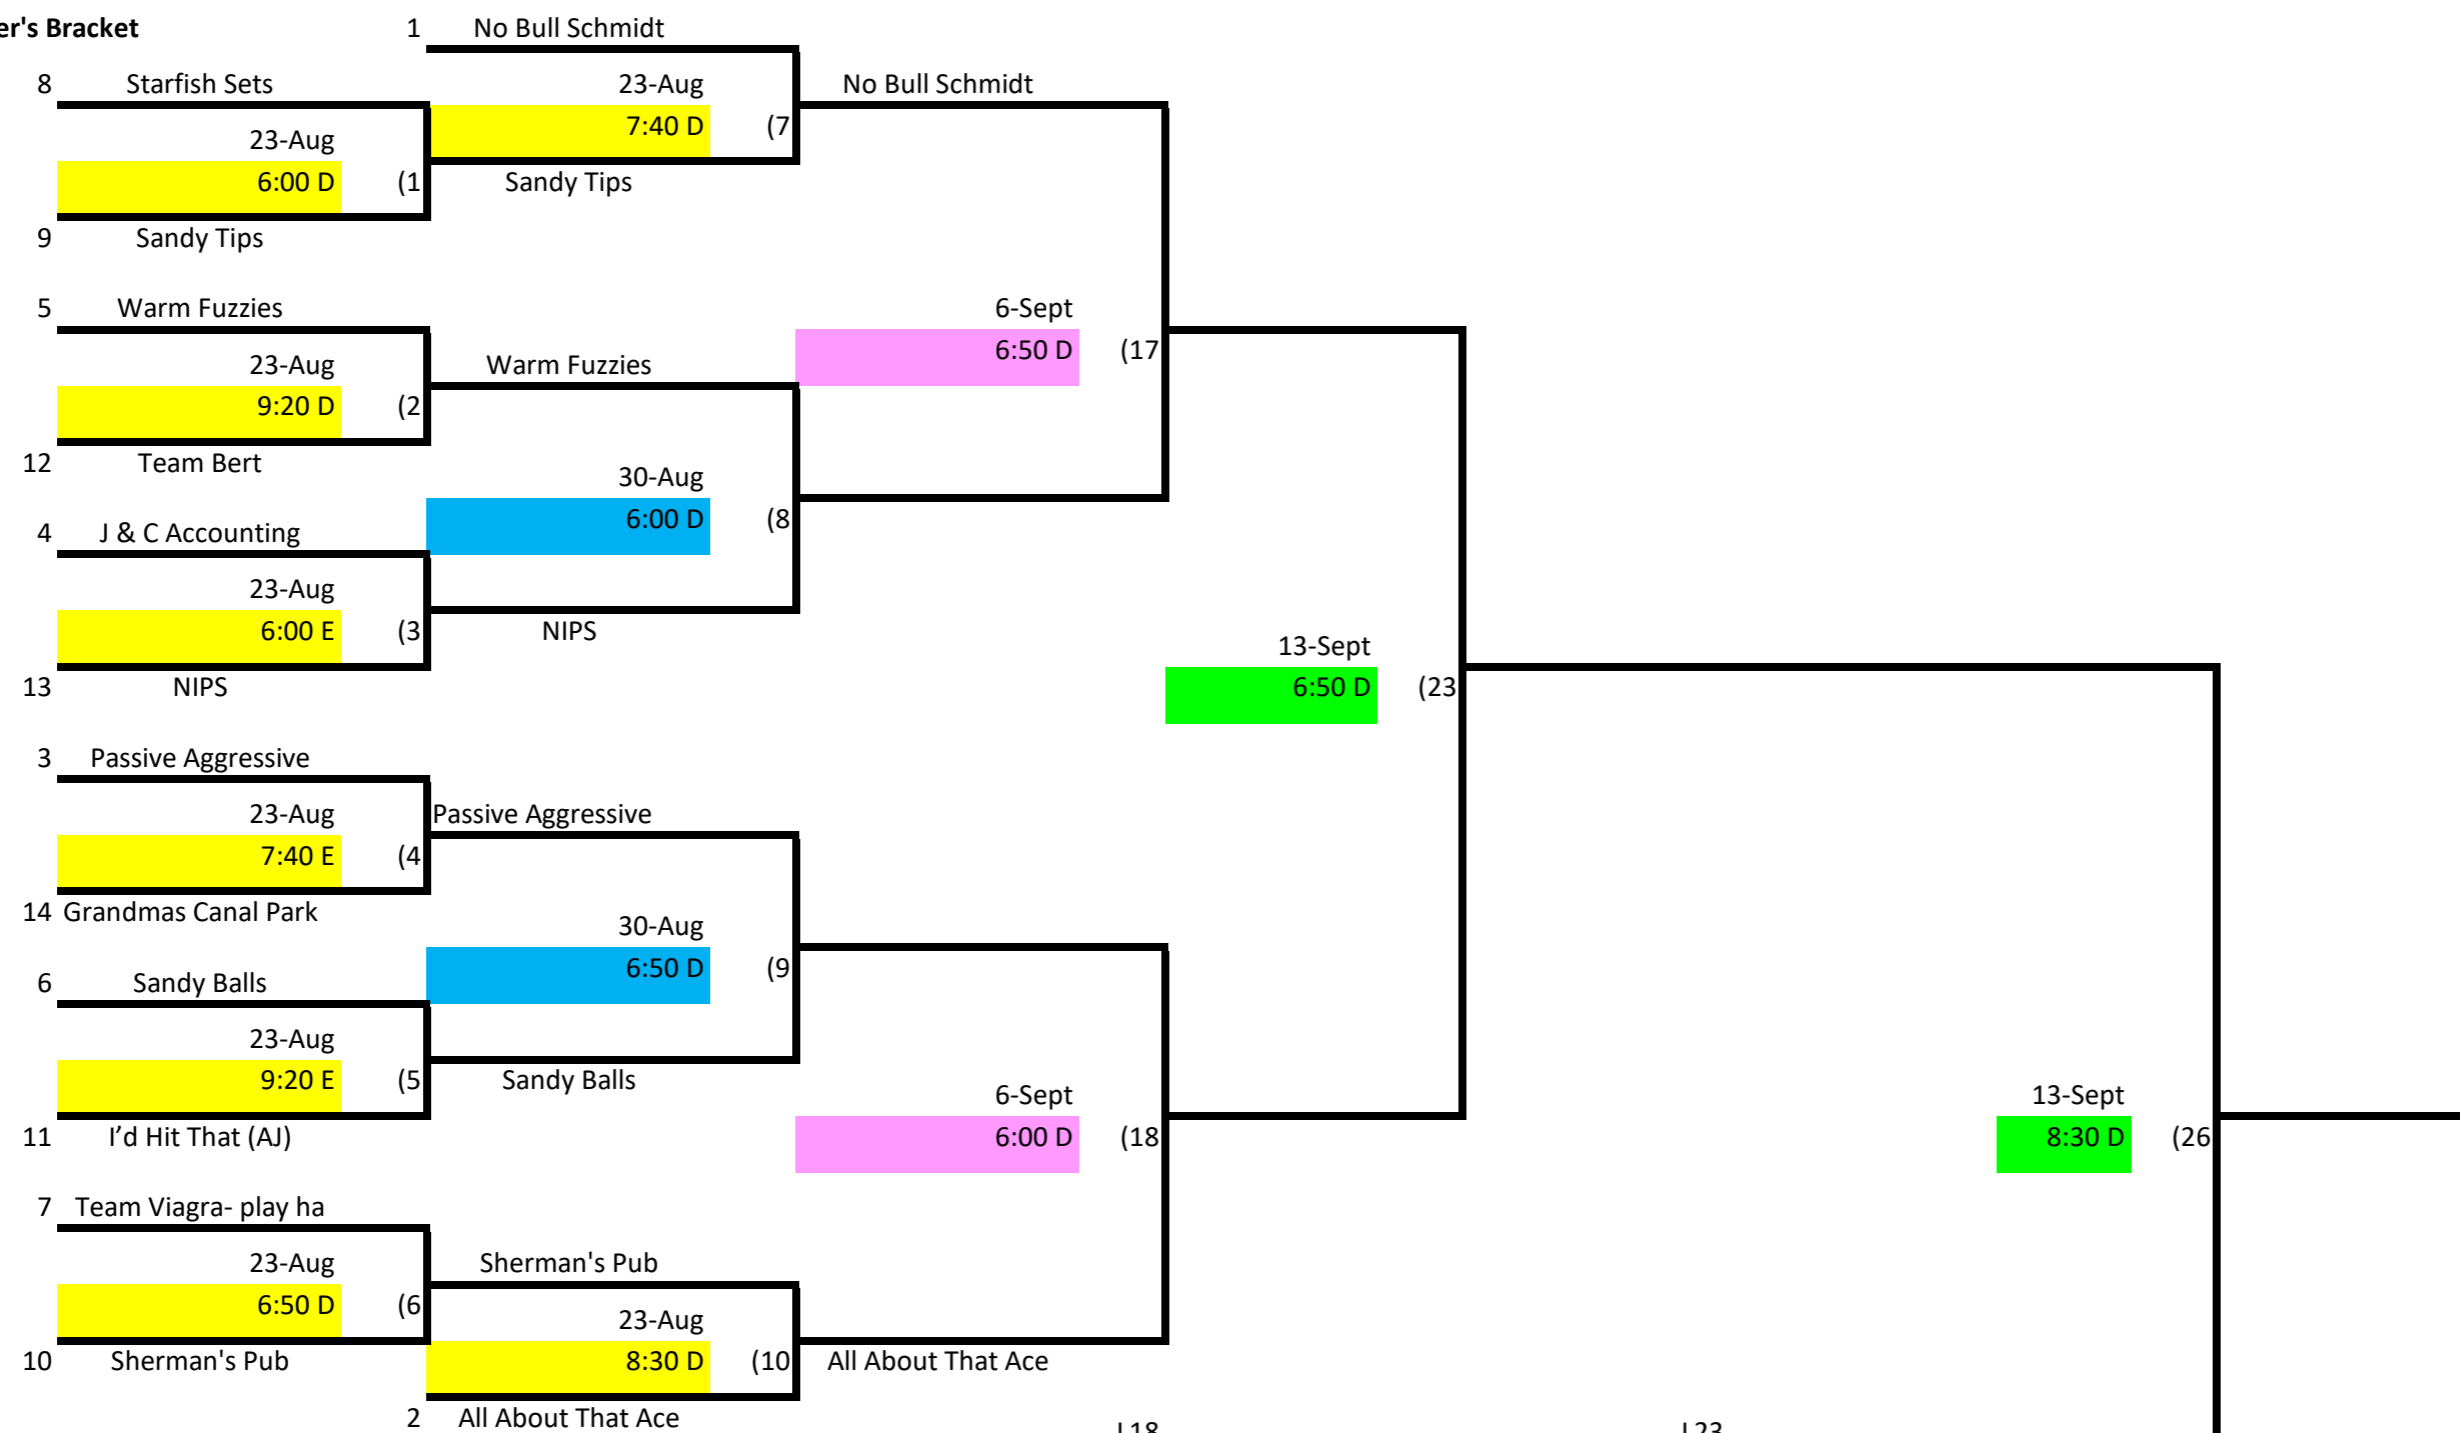

# Skyline Volleyball Thursday Night- Intermediate Upper

## Winner's Bracket

## Loser's Bracket

Key:

- Week 1
- Week 2
- Week 3
- Week 4

L26 If First Loss