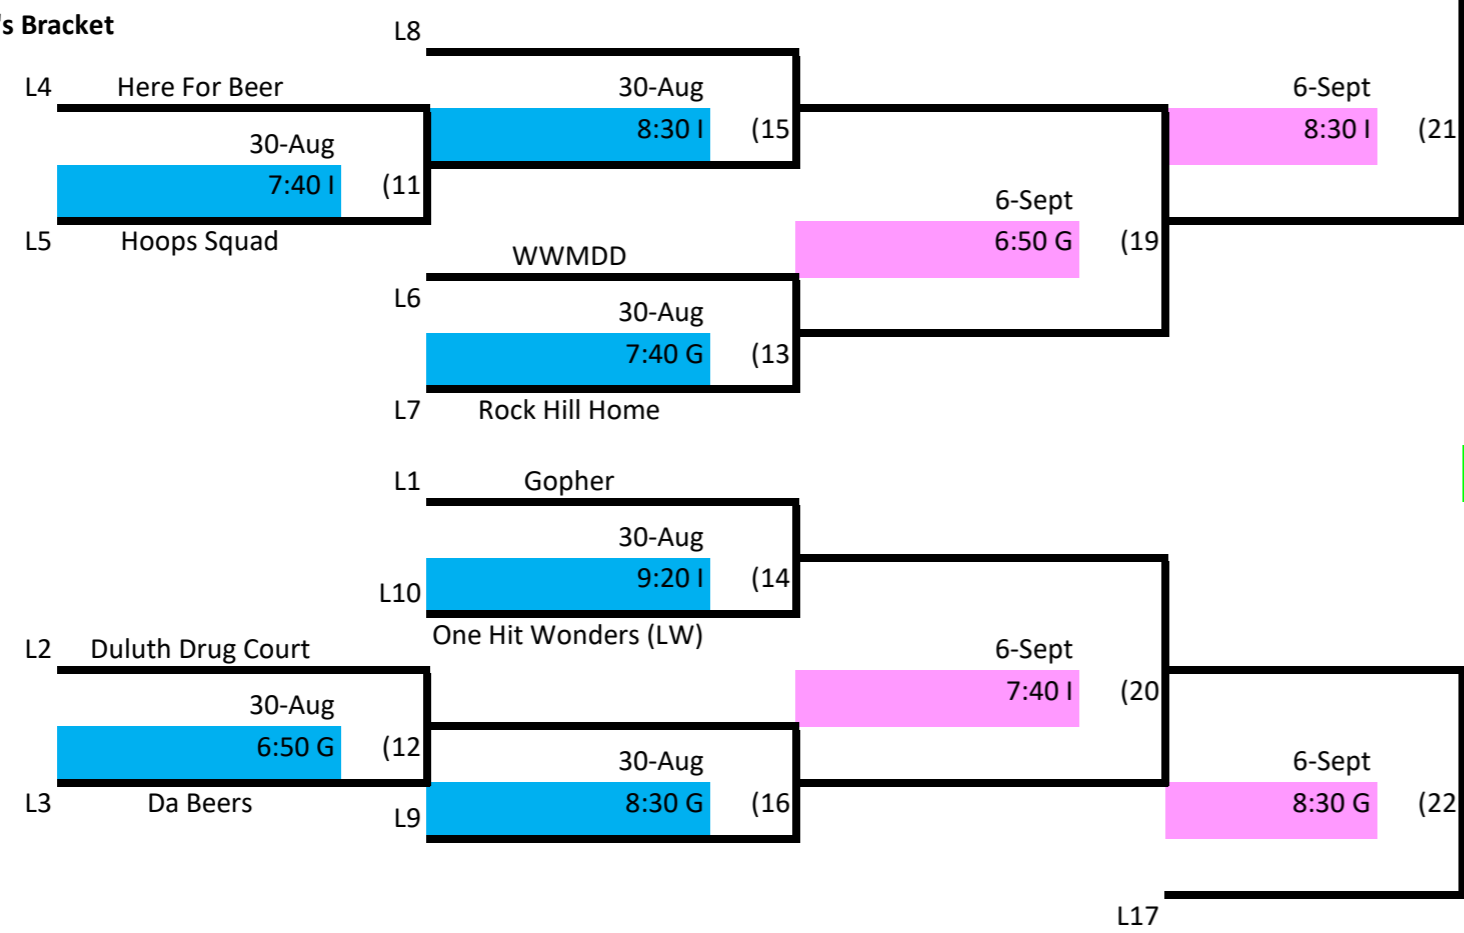

Skyline Volleyball Thursday Night- Rec Div. 3

Winner's Bracket

Loser's Bracket

L26 If First Loss