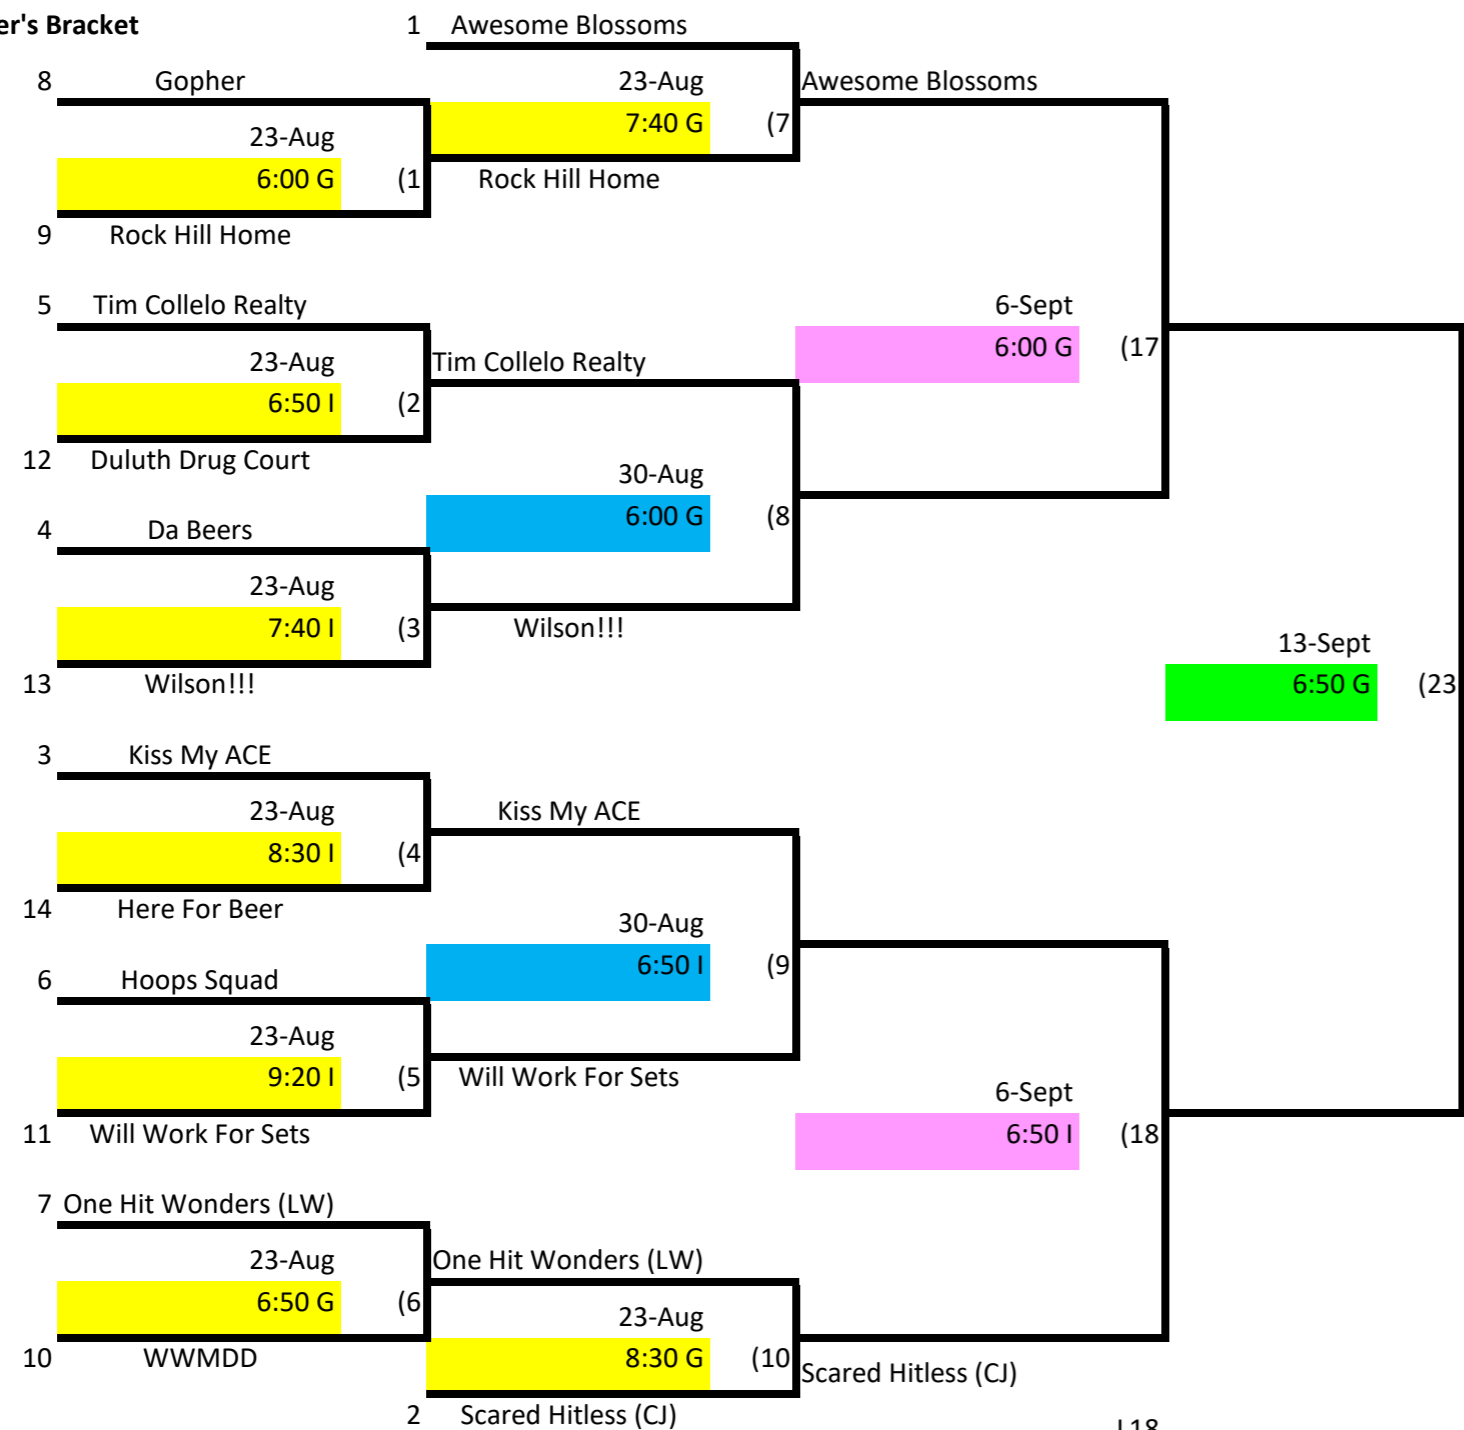

Skyline Volleyball Thursday Night- Rec Div. 3

Winner's Bracket

Loser's Bracket

L26 If First Loss