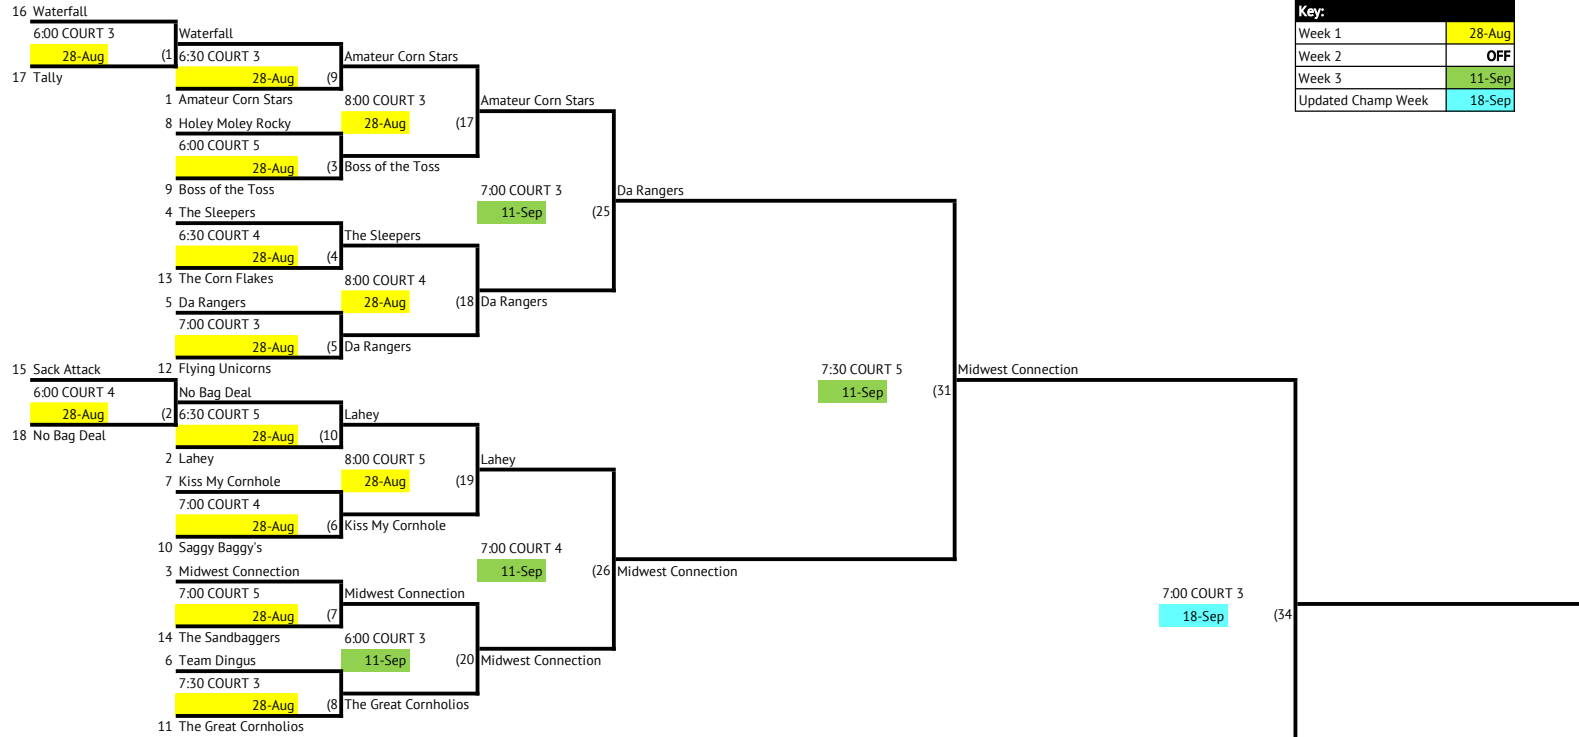

SKYLINE | MONDAY INTERMEDIATE BAGS

WINNER'S BRACKET

Key:	
Week 1	28-Aug
Week 2	OFF
Week 3	11-Sep
Updated Champ Week	18-Sep

LOSER'S BRACKET